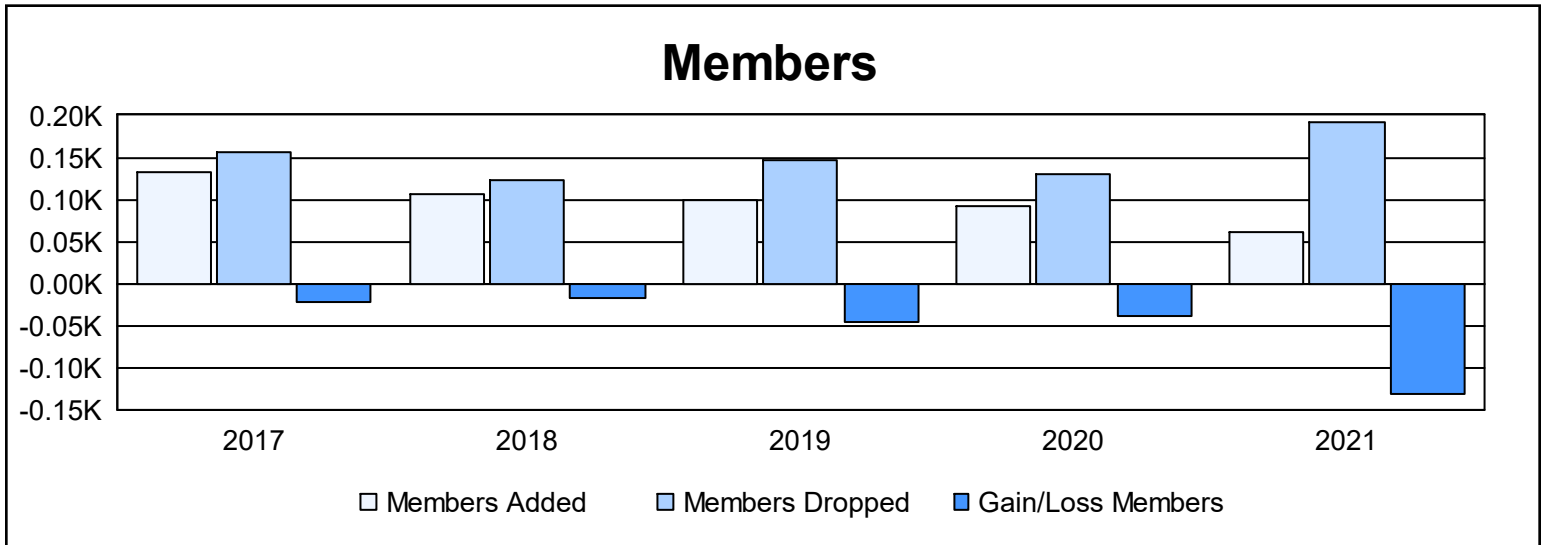

Year	New Clubs	Dropped Clubs	Gain/ Loss Clubs	New Members	Charter Members	Reinstate Members	Transfer Members	Total Member Added	Total Members Dropped	Gain/ Loss Members
2016-2017	0	0	0	122	2	2	6	132	155	-23
2017-2018	0	0	0	99	0	2	5	106	123	-17
2018-2019	0	1	-1	83	0	14	3	100	146	-46
2019-2020	0	1	-1	62	1	21	8	92	130	-38
2020-2021	0	2	-2	52	1	4	4	61	192	-131
<b>Average</b>	<b>0</b>	<b>1</b>	<b>-1</b>	<b>84</b>	<b>1</b>	<b>9</b>	<b>5</b>	<b>98</b>	<b>149</b>	<b>-51</b>

### Membership Composition June 2021 Cumulative