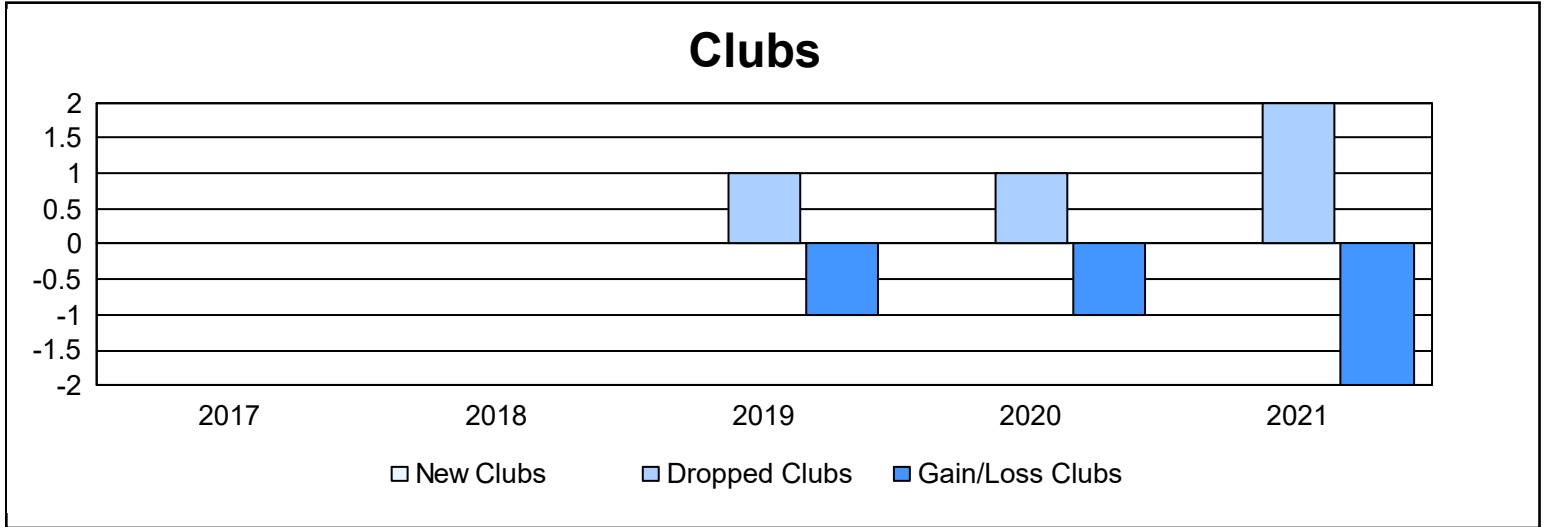

Year	New Clubs	Dropped Clubs	Gain/ Loss Clubs	New Members	Charter Members	Reinstate Members	Transfer Members	Total Member Added	Total Members Dropped	Gain/ Loss Members
2016-2017	0	0	0	122	2	2	6	132	155	-23
2017-2018	0	0	0	99	0	2	5	106	123	-17
2018-2019	0	1	-1	83	0	14	3	100	146	-46
2019-2020	0	1	-1	62	1	21	8	92	130	-38
2020-2021	0	2	-2	52	1	4	4	61	192	-131
<b>Average</b>	<b>0</b>	<b>1</b>	<b>-1</b>	<b>84</b>	<b>1</b>	<b>9</b>	<b>5</b>	<b>98</b>	<b>149</b>	<b>-51</b>

### Membership Composition June 2021 Cumulative